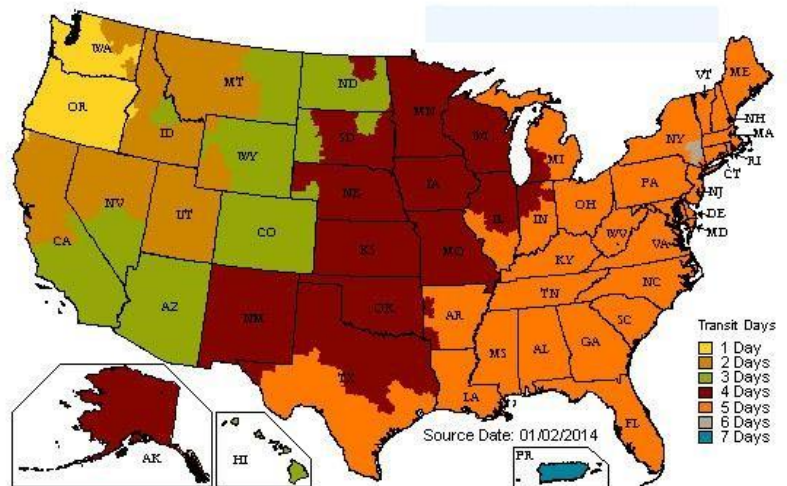

Please allow two hours from time of order placement to have your will call order ready for pick up.

Click here for a map: [4611 SE 26th Avenue Portland, Oregon 97202](#)

## Shipping Cutoff Times for Oregon – times listed are Pacific Time Zone, additional carriers are available, call for details.

UPS Ground	4:00pm
UPS 2 & 3 Day Air	4:00 pm
UPS Next Day Air	1:00 pm
FedEx Express	1:00 pm - freight collect

UPS Time in Transit map Ground  
 (from Thinc's OR Warehouse)

DT Same Day *	11:00 am
DT Next Day *	4:00 pm

\* see Local Advantages for DT available cities

Motor Freight	
Titan	2:00 pm
TP Freight	3:00 pm

DHL Global, Lynden	
	1:30 pm - freight collect